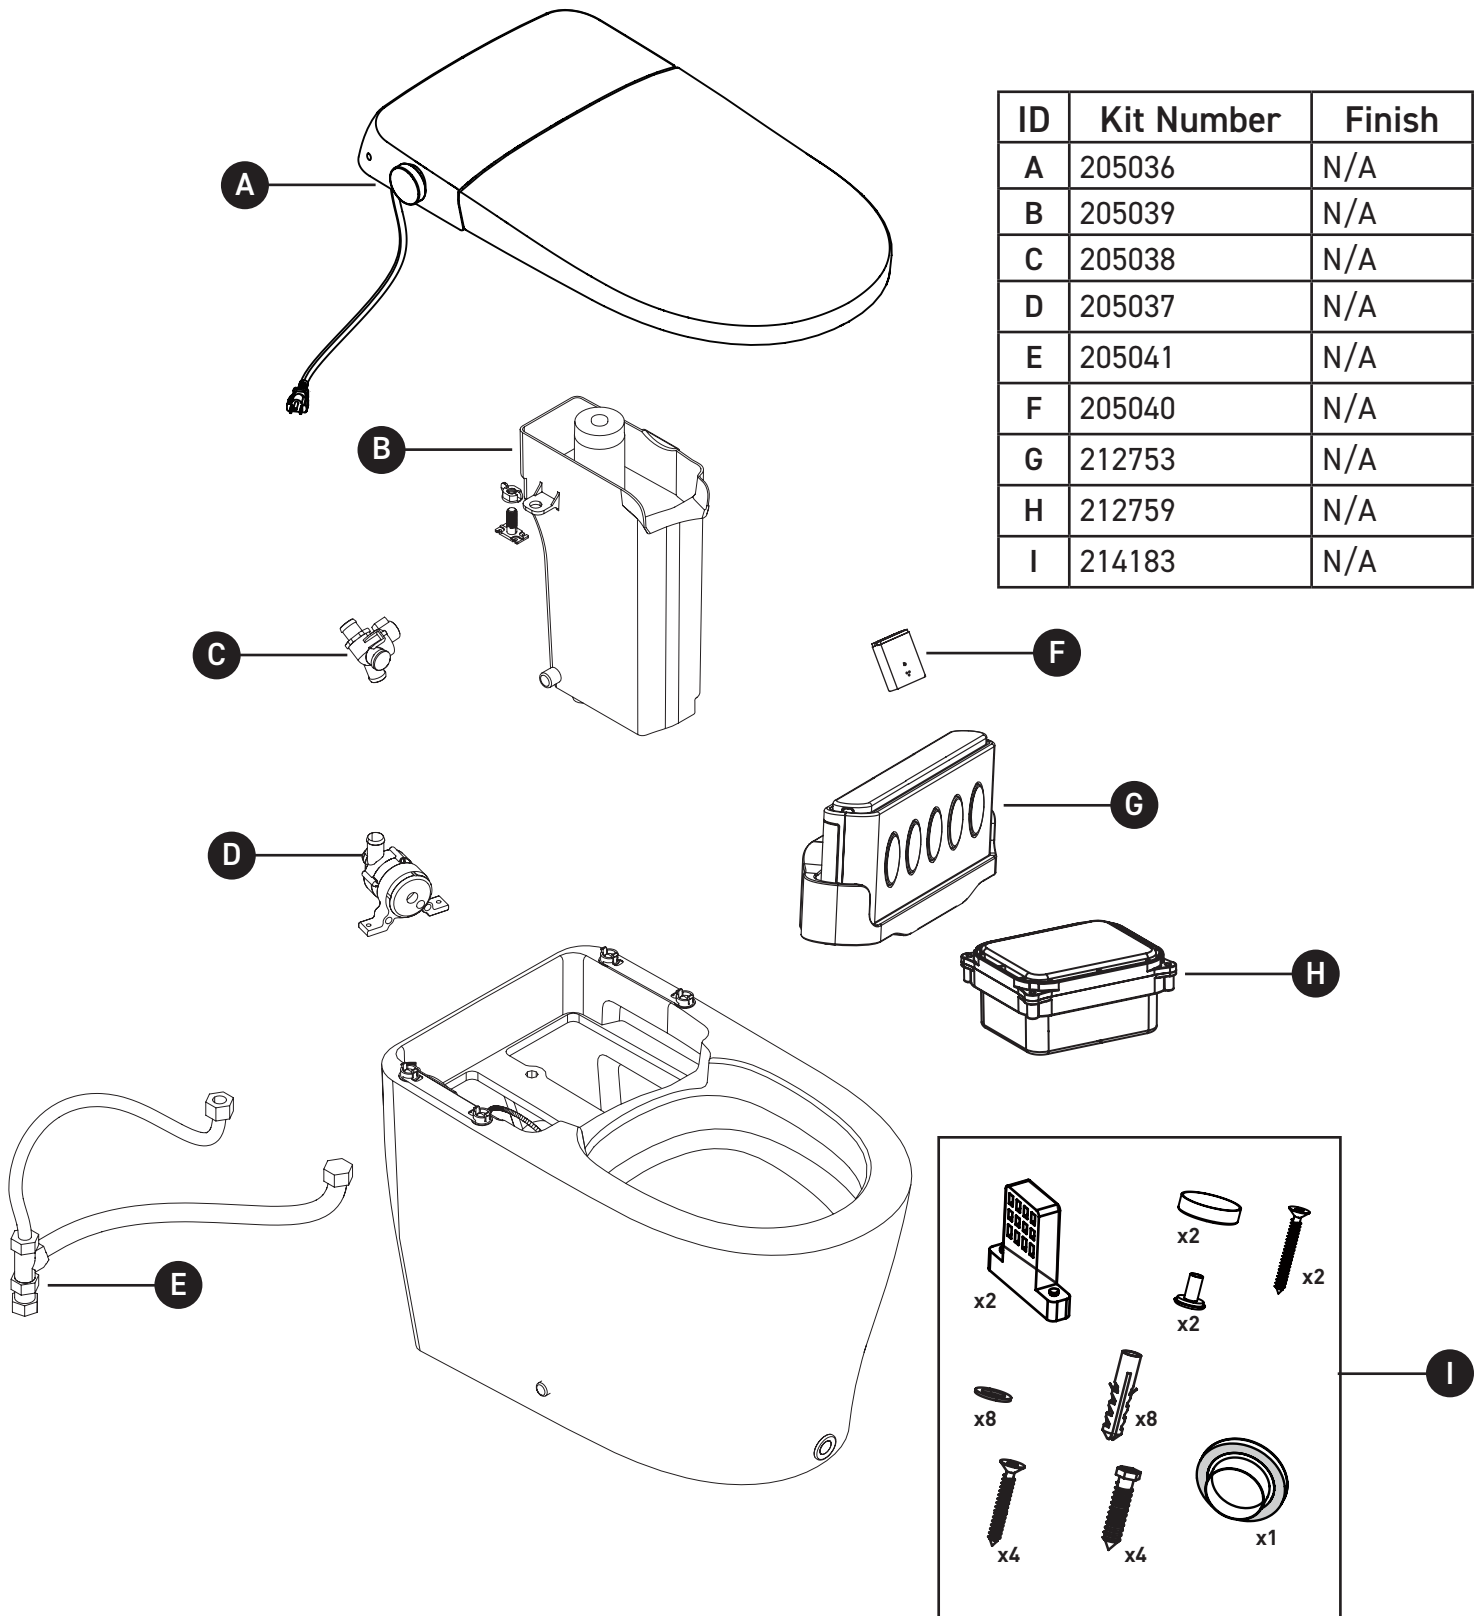

Illustrated Parts E-Toilet

MODEL
ET2200

ID	Kit Number	Finish
A	205036	N/A
B	205039	N/A
C	205038	N/A
D	205037	N/A
E	205041	N/A
F	205040	N/A
G	212753	N/A
H	212759	N/A
I	214183	N/A